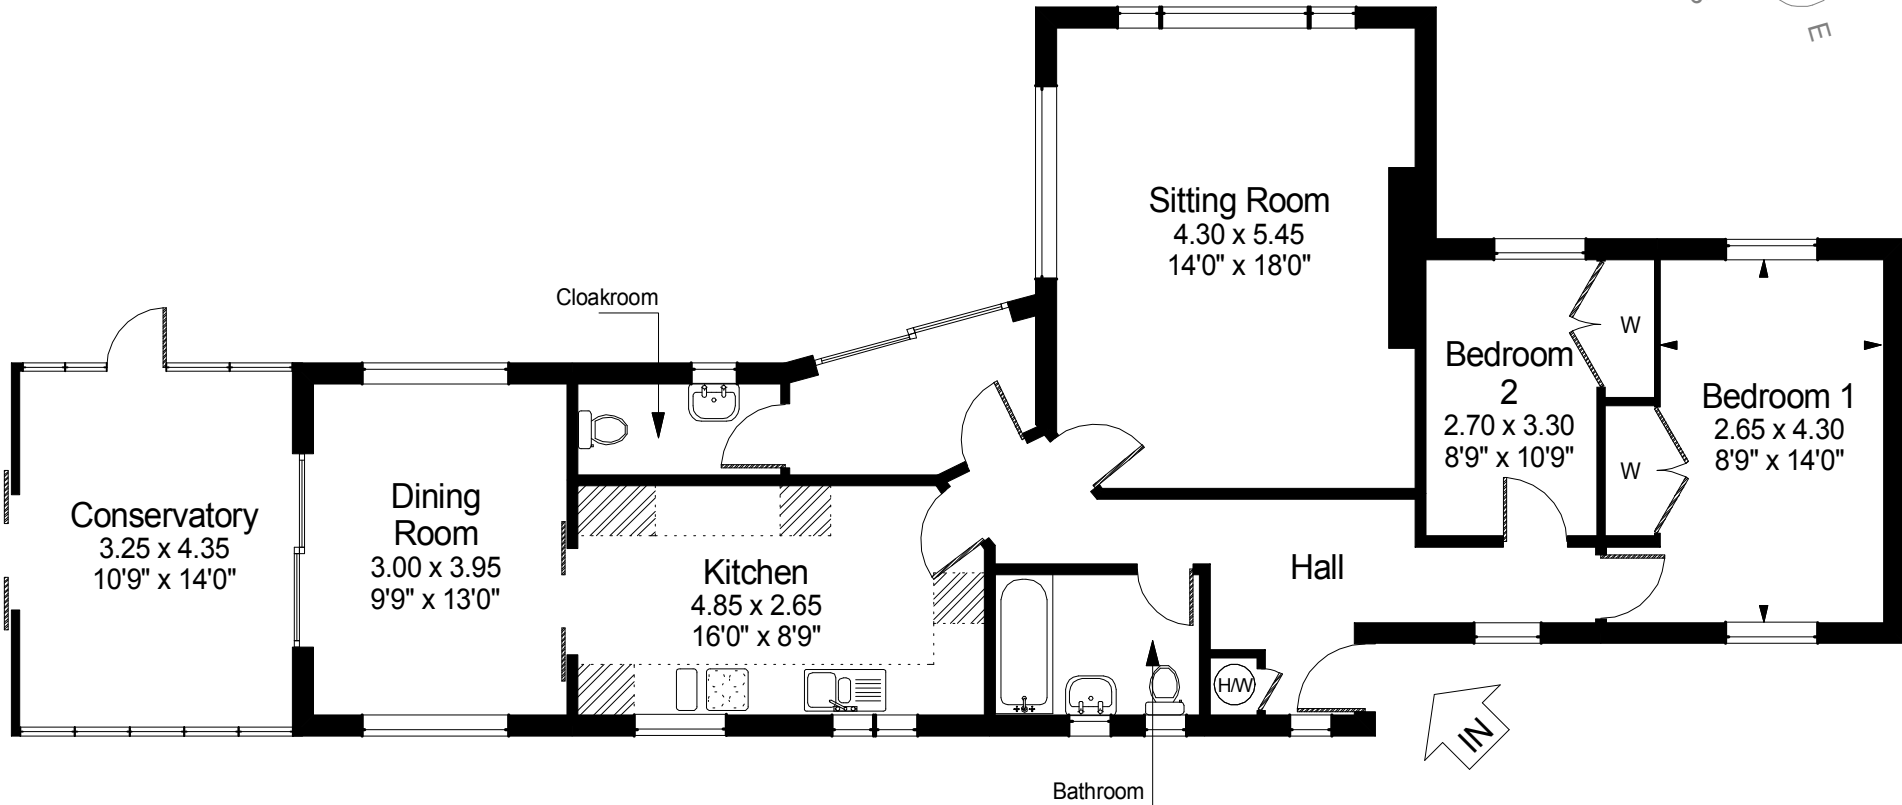

Gallery Plan 6

Gross Internal Area 109 m² (1175 ft²)
For Identification Only - Not to Scale